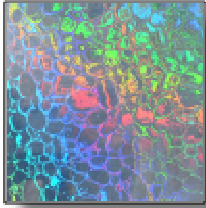

Polyholog Glass

It has excellent capability of natural light and also the decorative effects of colorful and vivid.

Polyholog Glass is developing from the Hologram. It is the professional technique by recording the amplitude of vibration and the phase distribution of waves (including mechanical wave, electromagnetic wave, and light wave) in order to display them again.

polyhologram 02

polyhologram 03

polyhologram 04

polyhologram 05

polyhologram 06

polyhologram 07

polyhologram 08

polyhologram 09

polyhologram 10

polyhologram 11

polyhologram 12

polyhologram 13

polyhologram 14